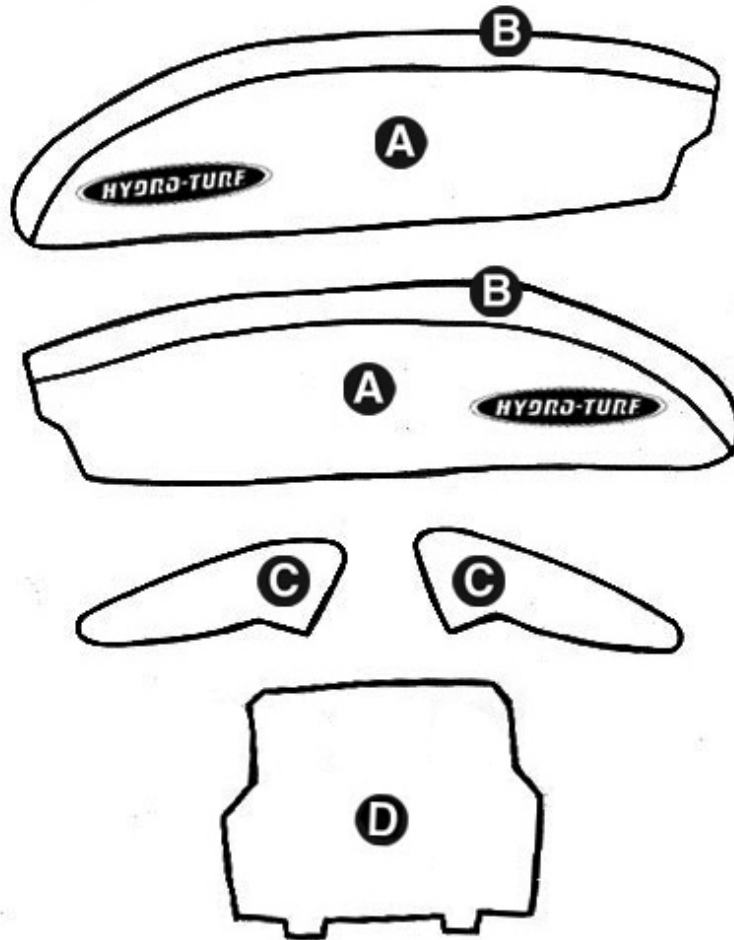

Hot Products

HYDRO-TURF PART NO: **SEW65K**

Thread Color: _____

PO #: _____ Date: _____

Hot Products Sales Order #: _____

SEW65K

**650 SX Sides Kit
(2 sides, dash, 2 corners)**