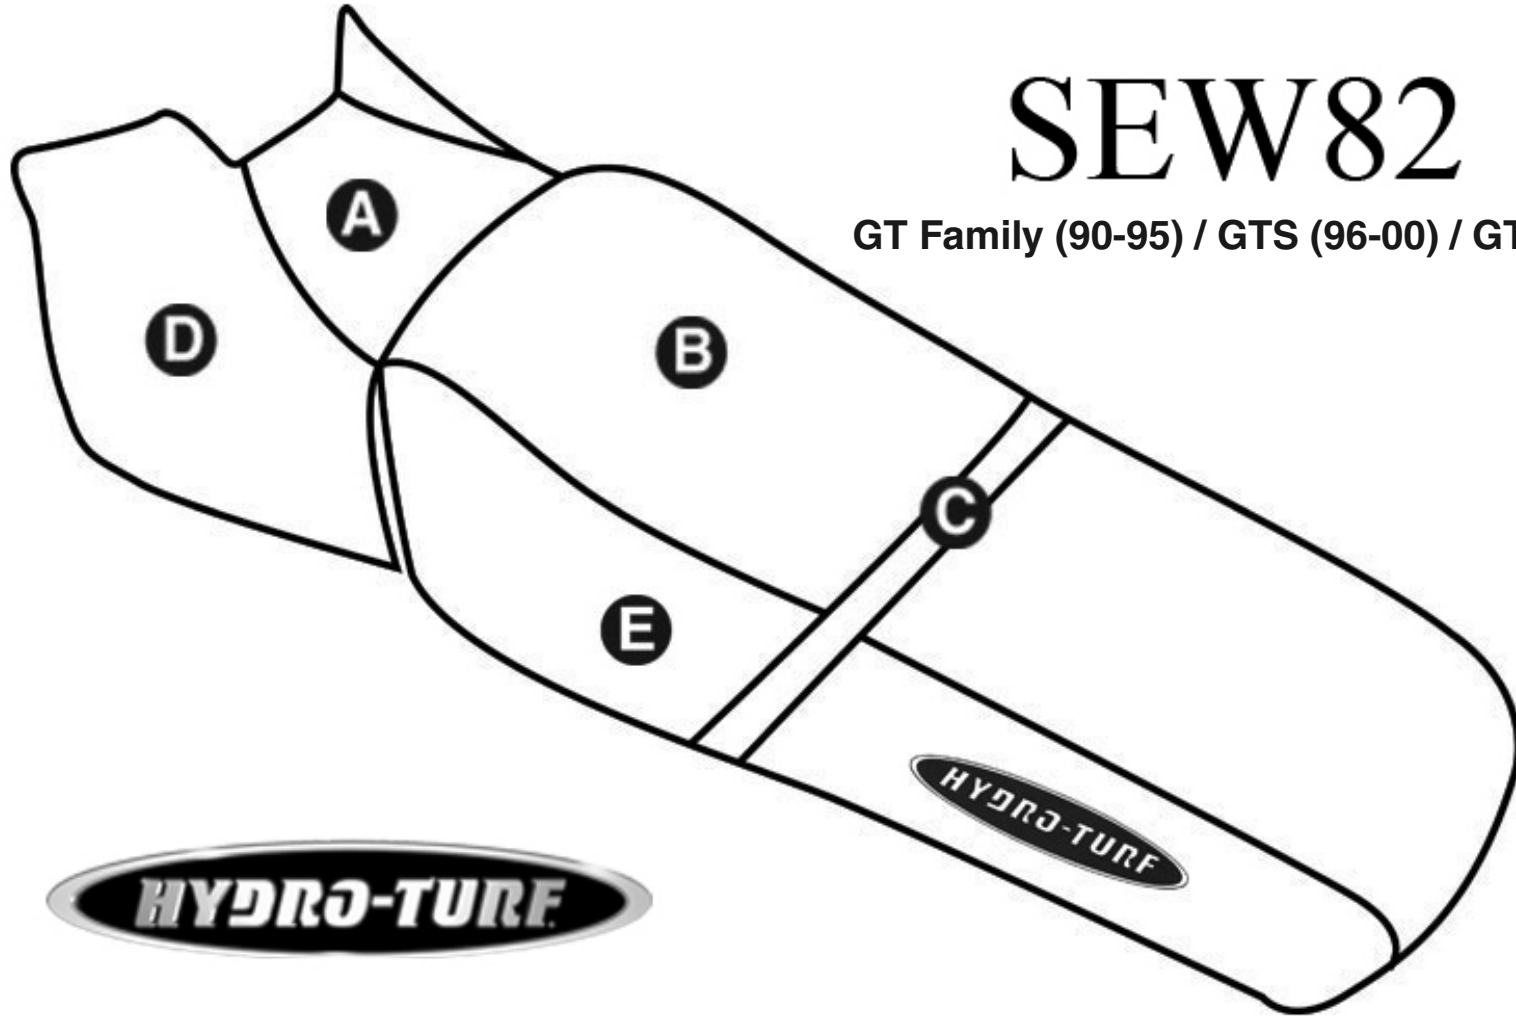

Hot Products

HYDRO-TURF PART NO: **SEW82**

Thread Color:

PO #: _____ Date: _____

Hot Products Sales Order #: _____

SEW82

GT Family (90-95) / GTS (96-00) / GTI (96)