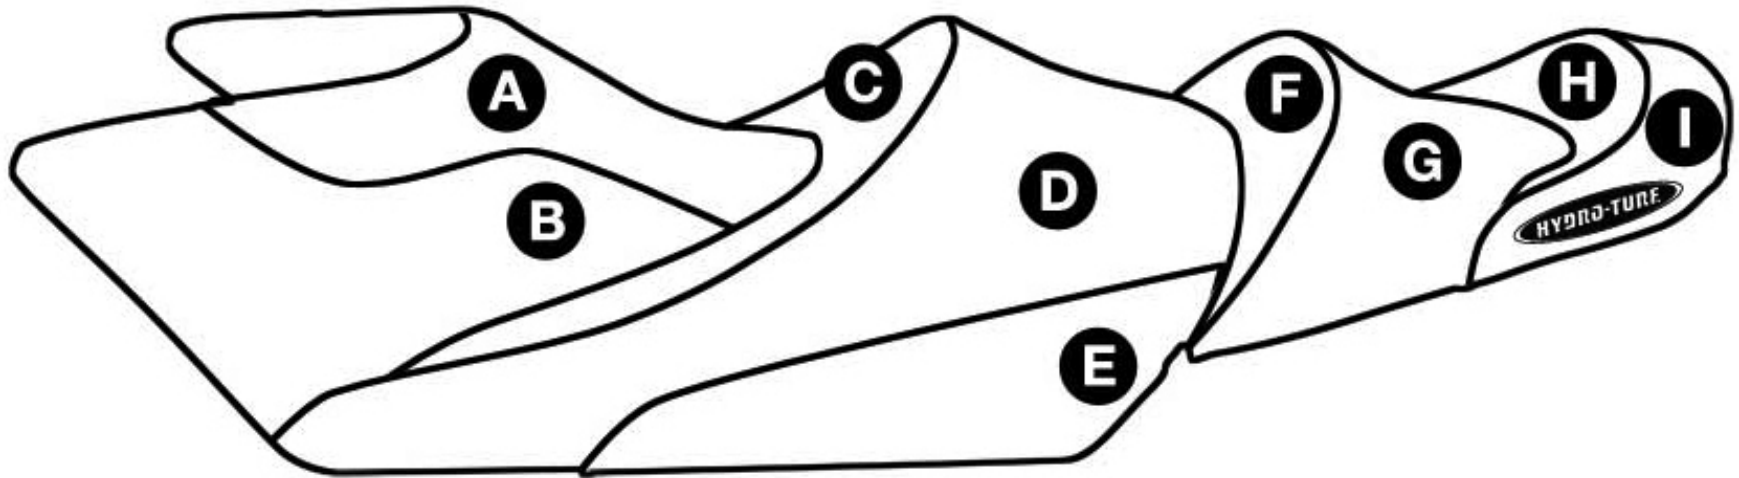

**Hot Products**

HYDRO-TURF PART NO: **SEWFX21**

Thread Color:

PO #: \_\_\_\_\_ Date: \_\_\_\_\_

Hot Products Sales Order #: \_\_\_\_\_

# SEWFX21

FX Cruiser HO & FX Cruiser SHO (12-13)

**HYDRO-TURF**