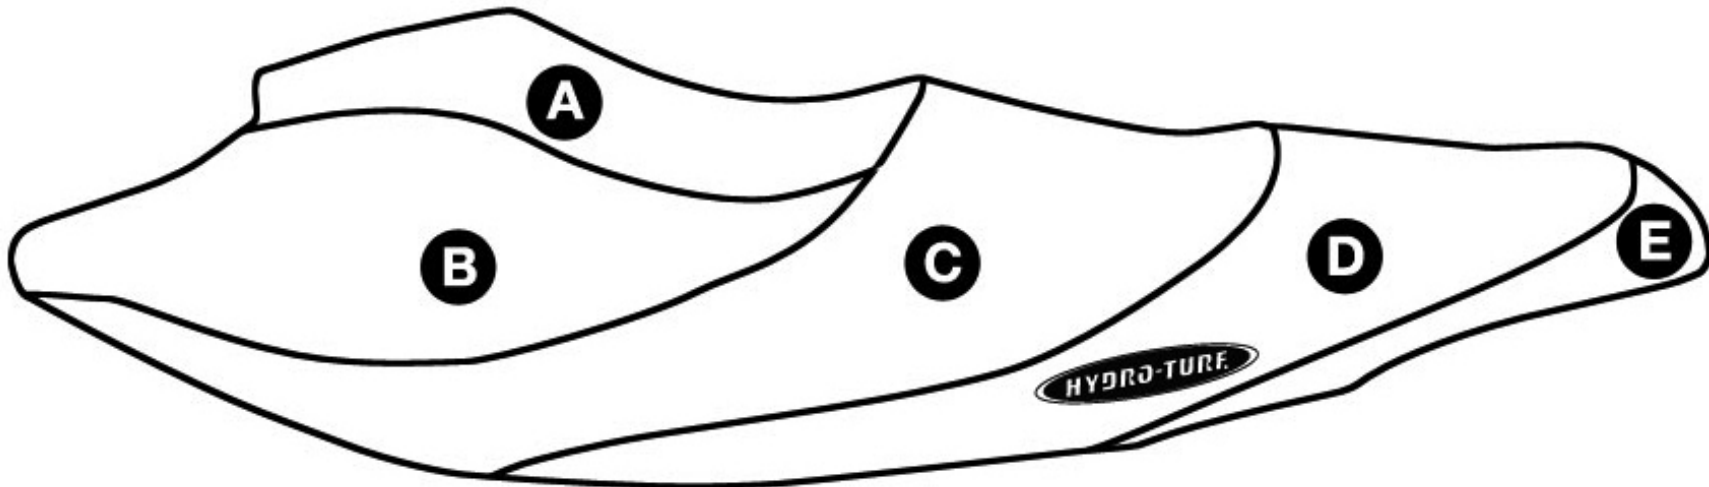

Hot Products

HYDRO-TURF PART NO: **SEWVX1**

Thread Color:

PO #: _____ Date: _____

Hot Products Sales Order #: _____

SEWVX1

VXS , VX Deluxe & VX Sport (11-14) /
V1 & V1 Sport (15-16)

HYDRO-TURF