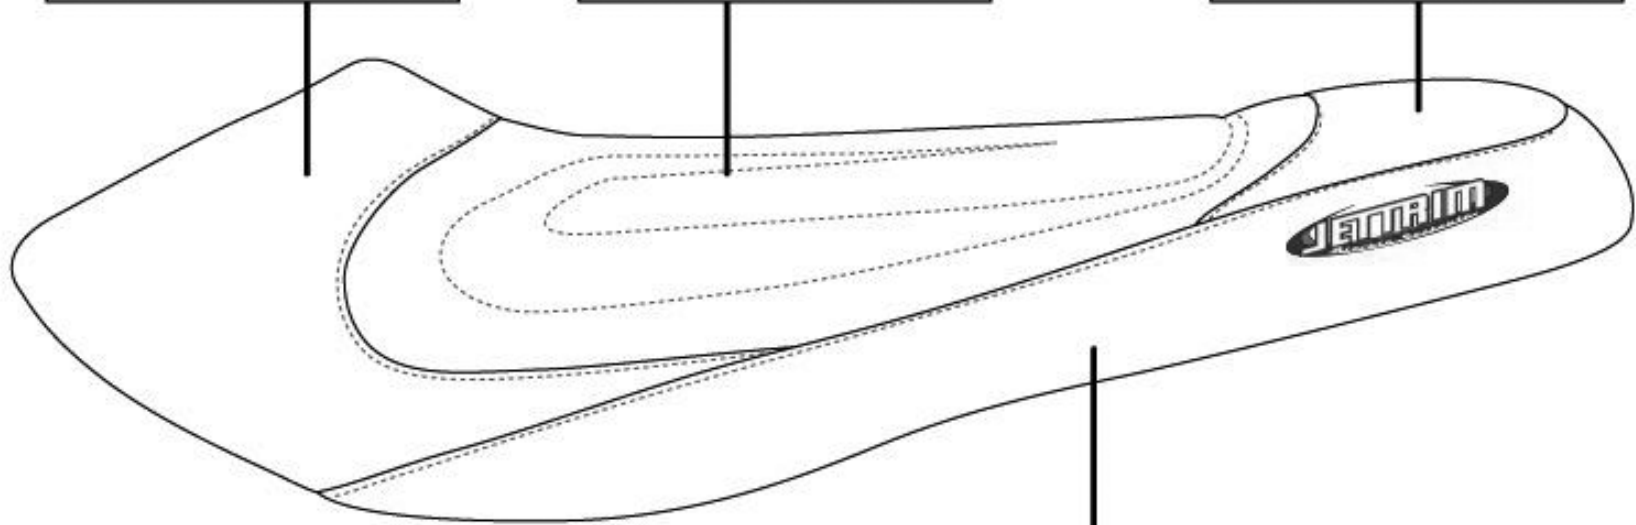

Hot Products

JETTRIM PART NO: **SDHX103**

Thread Color:

PO #: _____ Date: _____

Hot Products Sales Order #: _____

SEADOO HX retro design

FRONT
(CLOTH)
(COLOR)

TOP 1
(CLOTH)
(COLOR)

TOP 2
(CLOTH)
(COLOR)

SIDE
(CLOTH)
(COLOR)