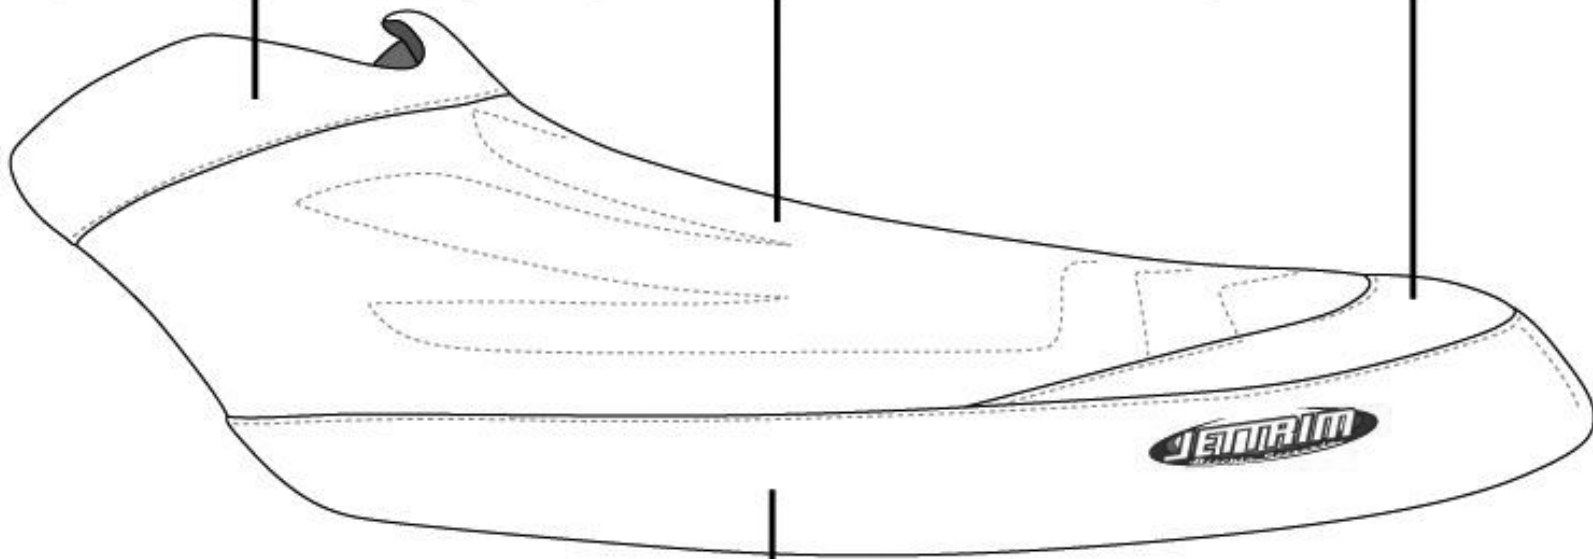

Hot Products

JETTRIM PART NO: **SDRXPX102**

Thread Color:

PO #: _____ Date: _____

Hot Products Sales Order #: _____

SEADOO RXP-X Retro Design

FRONT
(CLOTH)
(COLOR)

TOP
(CLOTH)
(COLOR)

TAIL
(CLOTH)
(COLOR)

SIDE
(CLOTH)
(COLOR)