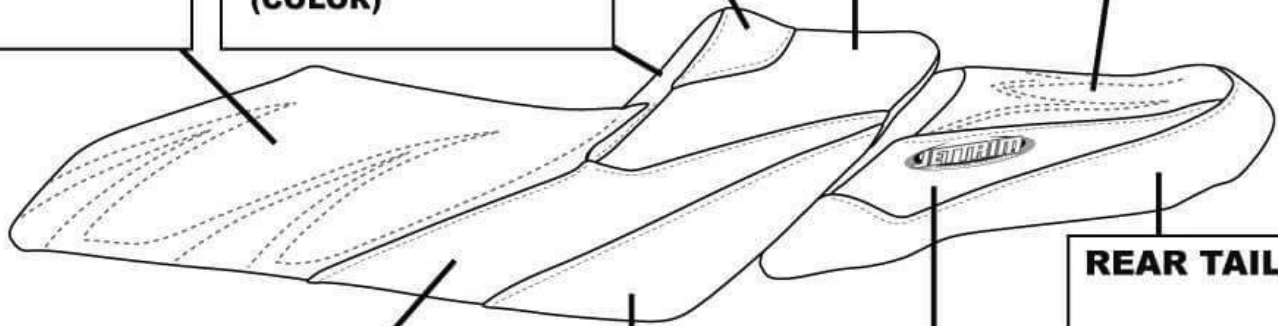

**Hot Products**

JETTRIM PART NO: **YGP18R-1**

Thread Color: \_\_\_\_\_

PO #: \_\_\_\_\_ Date: \_\_\_\_\_

Hot Products Sales Order #: \_\_\_\_\_

**YAMAHA GP1800**

**BAND**  
(CLOTH)  
(COLOR)

**2nd TOP**  
(CLOTH)  
(COLOR)

**TOP REAR**  
(CLOTH)  
(COLOR)

**TOP FRONT**  
(CLOTH)  
(COLOR)

**FRONT REST**  
(CLOTH)  
(COLOR)

**REAR TAIL**  
(CLOTH)  
(COLOR)

**FRONT SPIKE**  
(CLOTH)  
(COLOR)

**SIDES**  
(CLOTH)  
(COLOR)

**REAR SPIKE**  
(CLOTH)  
(COLOR)