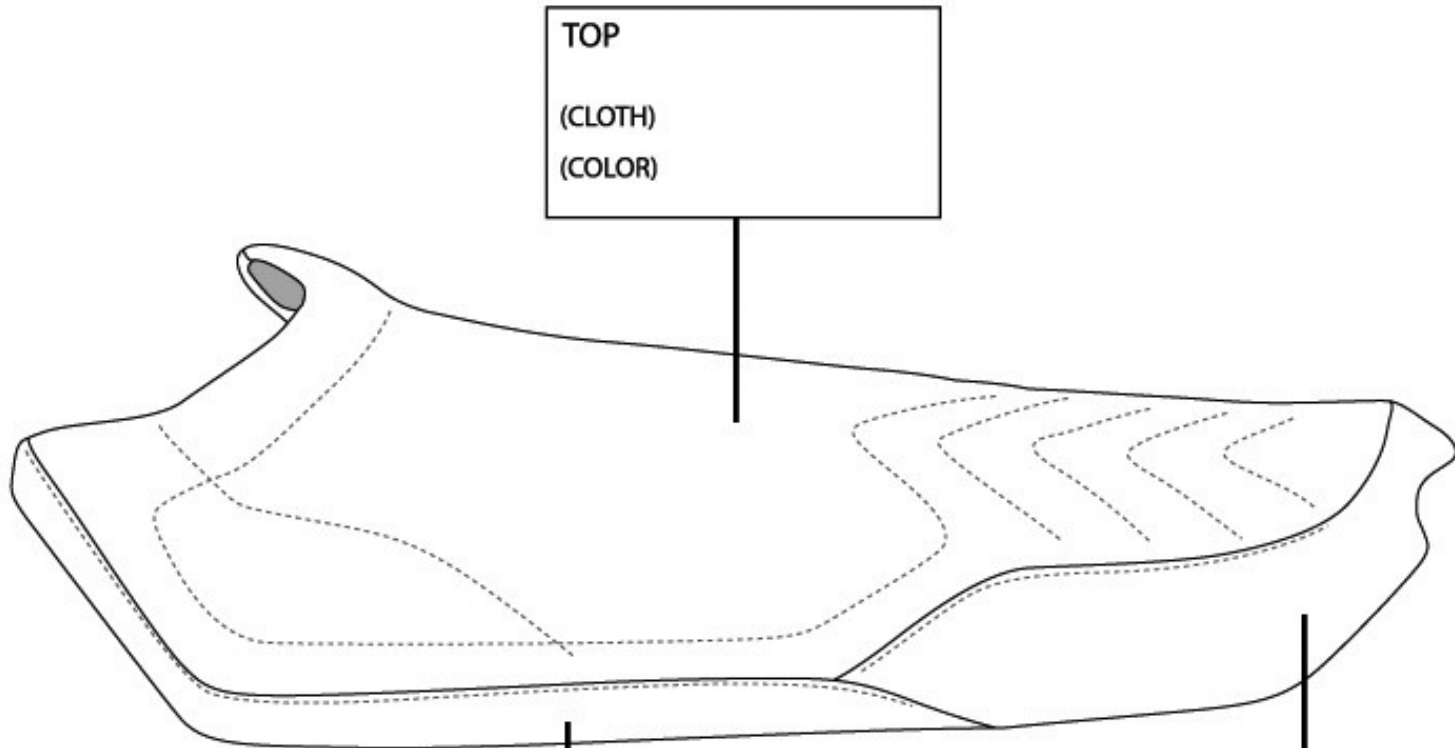

Hot Products

JETTRIM PART NO: **YR101**

Thread Color: _____

PO #: _____ Date: _____

Hot Products Sales Order #: _____

YAMAHA WAVE RAIDER

TOP

(CLOTH)

(COLOR)

SIDE

(CLOTH)

(COLOR)

TAIL

(CLOTH)

(COLOR)